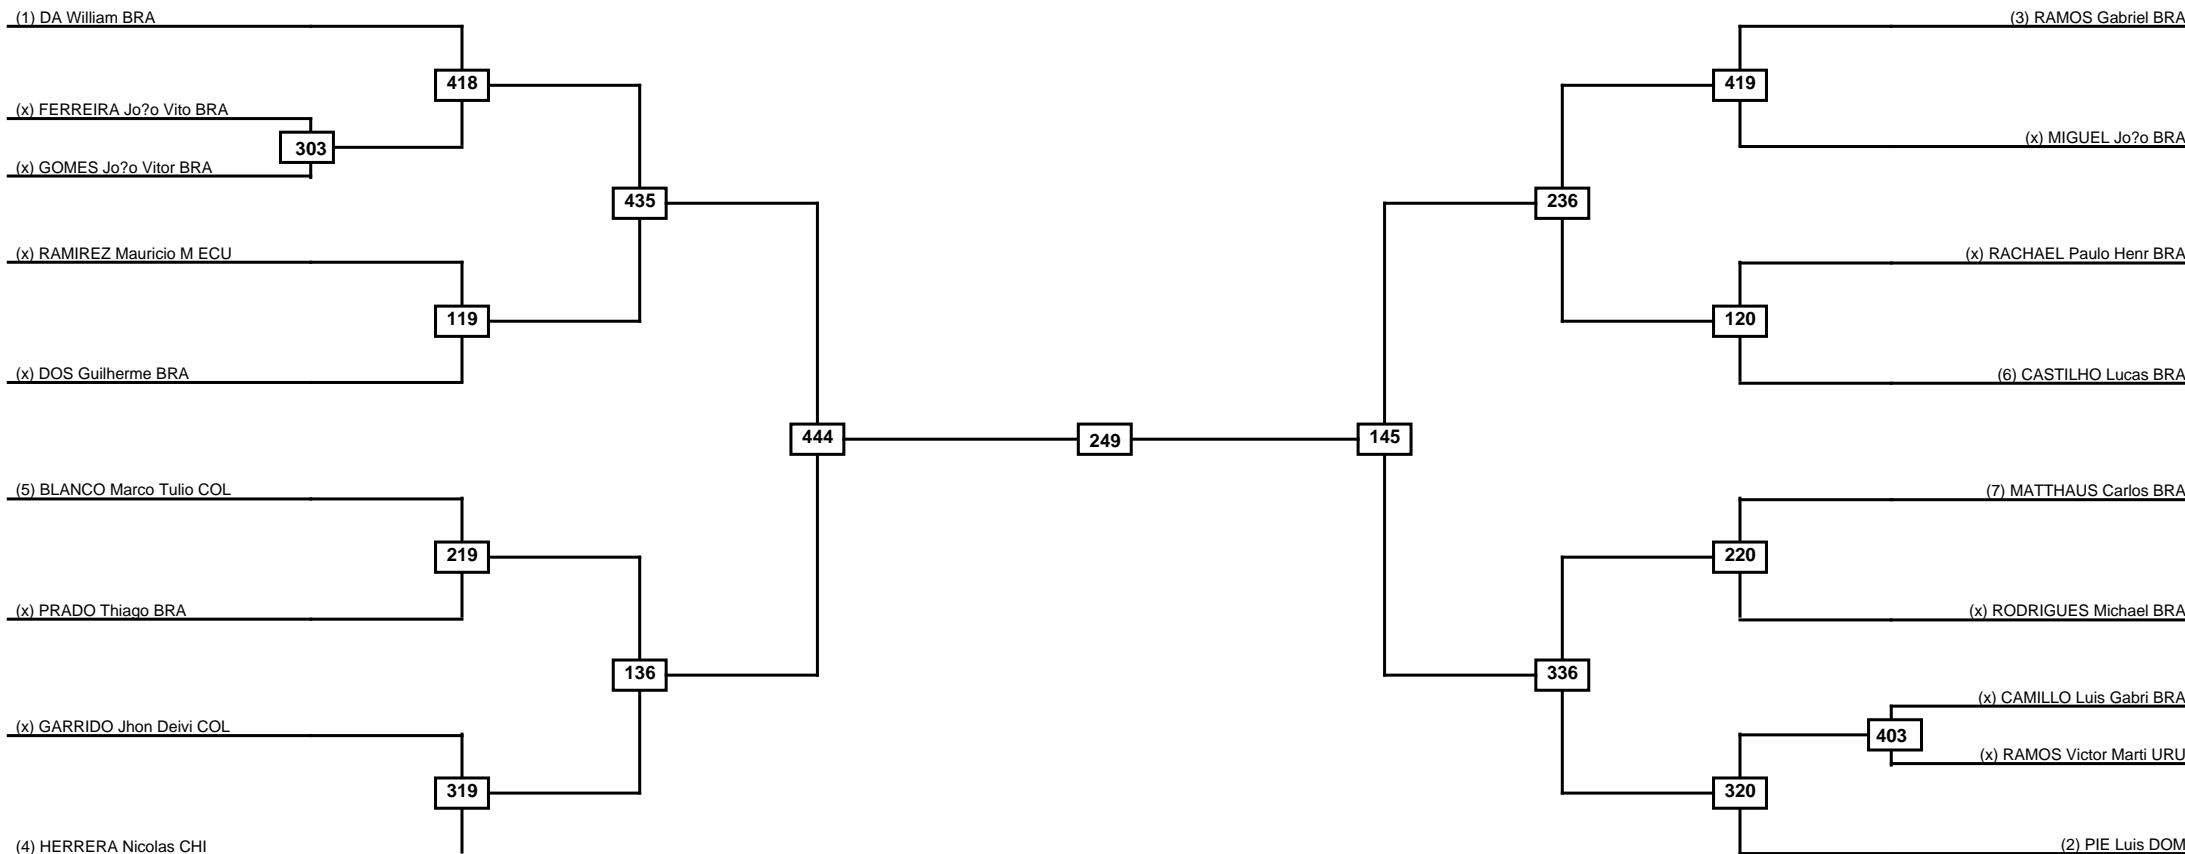

Round of 32 Round of 16 Quarterfinals Semifinals Final Semifinals Quarterfinals Round of 16 Round of 32

Random Weigh In is at 7:00 am to 7:30 am
The competition START AT 8:00am

Classification
1
2
3
3

LEGEND RSC: Win by Referee stops contest PTG: Win by Point gap SUP: Win by Superiority DSQ: Win by Disqualification DQB: Win by Disqualification for Unsportsmanlike behavior DWR: Win by double Withdrawal R: Round
 (x)Seed PFT: Win by Final score GDP: Win by Golden points WDR: Win by Withdrawal PUN: Win by Punitive declaration DDB: Double disqualification for Unsportsmanlike behavior DDQ: Double Disqualification

Round of 32 Round of 16 Quarterfinals Semifinals Final Semifinals Quarterfinals Round of 16 Round of 32

Random Weigh In is at 7:00 am to 7:30 am
The competition START AT 8:00am

LEGEND RSC: Win by Referee stops contest PTG: Win by Point gap SUP: Win by Superiority DSQ: Win by Disqualification DQB: Win by Disqualification for Unsportsmanlike behavior DWR: Win by double Withdrawal R: Round
(x)Seed PFT: Win by Final score GDP: Win by Golden points WDR: Win by Withdrawal PUN: Win by Punitive declaration DDB: Double disqualification for Unsportsmanlike behavior DDQ: Double Disqualification