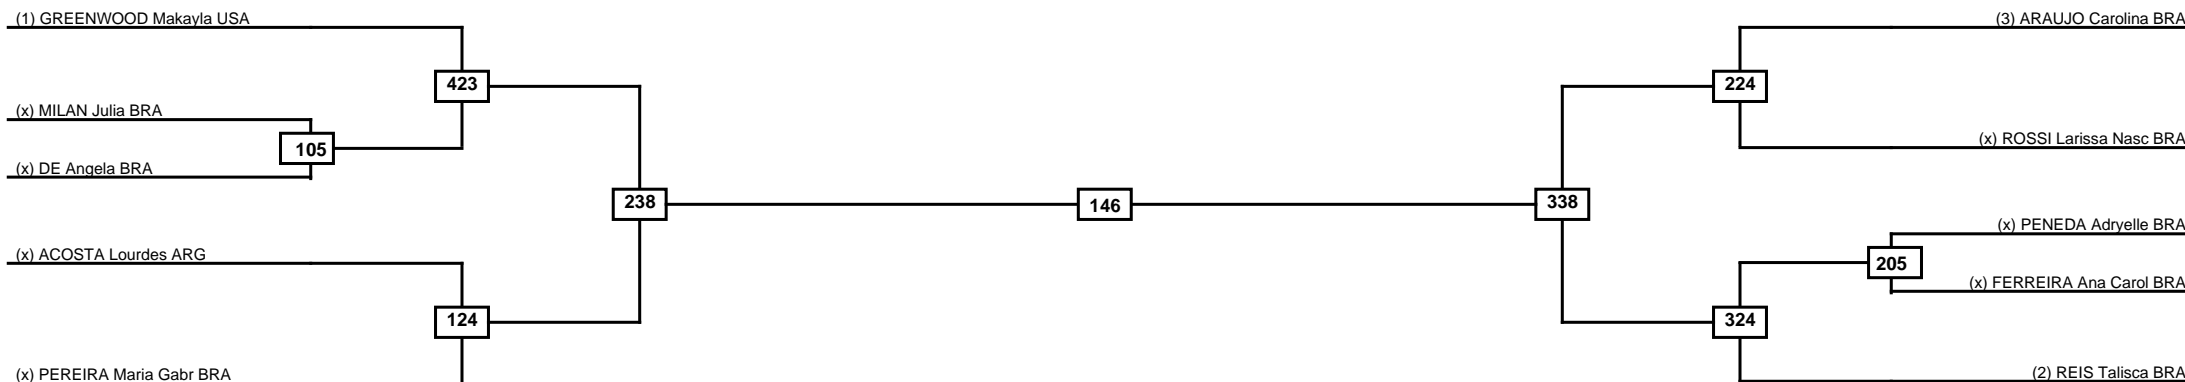

Round of 16 Quarterfinals Semifinals Final Semifinals Quarterfinals Round of 16

Classification
1
2
3
3

LEGEND RSC: Win by Referee stops contest PTG: Win by Point gap SUP: Win by Superiority DSQ: Win by Disqualification DQB: Win by Disqualification for Unsportsmanlike behavior DWR: Win by double Withdrawal R: Round
 (x)Seed PFT: Win by Final score GDP: Win by Golden points WDR: Win by Withdrawal PUN: Win by Punitive declaration DDB: Double disqualification for Unsportsmanlike behavior DDQ: Double Disqualification

Round of 16 Quarterfinals Semifinals

Final

Semifinals

Quarterfinals Round of 16

Random Weigh In is at 7:00 am to 7:30 am
The competition START AT 8:00am

Classification
1
2
3
3

LEGEND RSC: Win by Referee stops contest PTG: Win by Point gap SUP: Win by Superiority DSQ: Win by Disqualification DQB: Win by Disqualification for Unsportsmanlike behavior DWR: Win by double Withdrawal R: Round
(x)Seed PFT: Win by Final score GDP: Win by Golden points WDR: Win by Withdrawal PUN: Win by Punitive declaration DDB: Double disqualification for Unsportsmanlike behavior DDQ: Double Disqualification