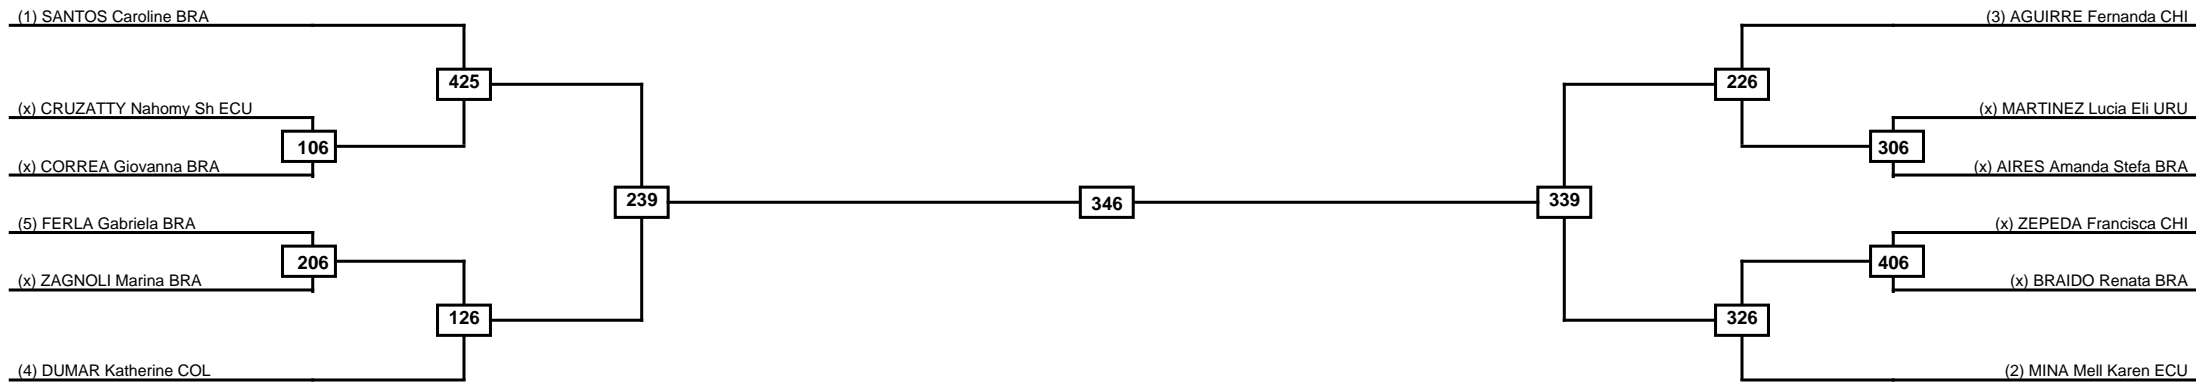

(x) OLIVEIRA Mikaela BRA

(x) DAN?BIA Isnara BRA

(x) DA Thaisa BRA

Classification
1
2
3
3

LEGEND RSC: Win by Referee stops contest PTG: Win by Point gap SUP: Win by Superiority DSQ: Win by Disqualification DQB: Win by Disqualification for Unsportsmanlike behavior DWR: Win by double Withdrawal R: Round
(x)Seed PFT: Win by Final score GDP: Win by Golden points WDR: Win by Withdrawal PUN: Win by Punitive declaration DDB: Double disqualification for Unsportsmanlike behavior DDQ: Double Disqualification

Round of 16	Quarterfinals	Semifinals	Final	Semifinals	Quarterfinals	Round of 16
-------------	---------------	------------	-------	------------	---------------	-------------

Classification
1
2
3
3

LEGEND	RSC: Win by Referee stops contest	PTG: Win by Point gap	SUP: Win by Superiority	DSQ: Win by Disqualification	DQB: Win by Disqualification for Unsportsmanlike behavior	DWR: Win by double Withdrawal	R: Round
	PFT: Win by Final score	GDP: Win by Golden points	WDR: Win by Withdrawal	PUN: Win by Punitive declaration	DDB: Double disqualification for Unsportsmanlike behavior	DDQ: Double Disqualification	

Round of 16 Quarterfinals Semifinals Final Semifinals Quarterfinals Round of 16

Classification
1
2
3
3

LEGEND RSC: Win by Referee stops contest PTG: Win by Point gap SUP: Win by Superiority DSQ: Win by Disqualification DQB: Win by Disqualification for Unsportsmanlike behavior DWR: Win by double Withdrawal R: Round
 (x)Seed PFT: Win by Final score GDP: Win by Golden points WDR: Win by Withdrawal PUN: Win by Punitive declaration DDB: Double disqualification for Unsportsmanlike behavior DDQ: Double Disqualification