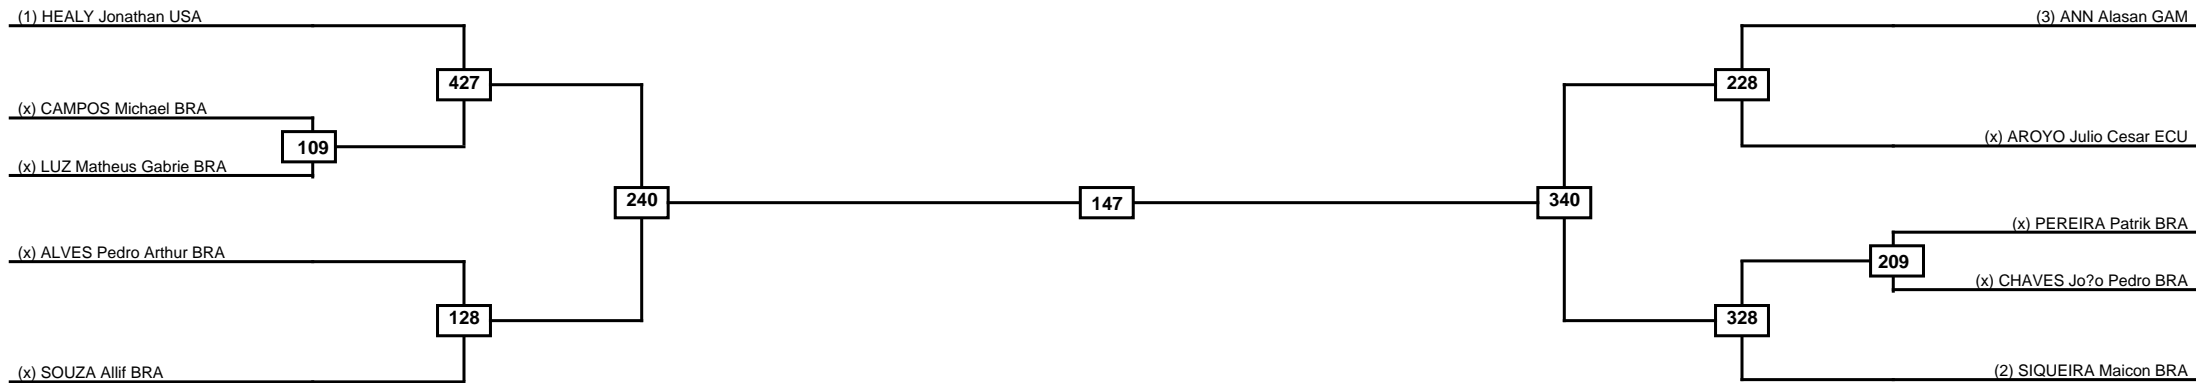

Round of 32 Round of 16 Quarterfinals Semifinals Final Semifinals Quarterfinals Round of 16 Round of 32

Random Weigh In is at 7:00 am to 7:30 am
The competition START AT 8:00am

LEGEND RSC: Win by Referee stops contest PTG: Win by Point gap SUP: Win by Superiority DSQ: Win by Disqualification DQB: Win by Disqualification for Unsportsmanlike behavior DWR: Win by double Withdrawal R: Round
(x)Seed PFT: Win by Final score GDP: Win by Golden points WDR: Win by Withdrawal PUN: Win by Punitive declaration DDB: Double disqualification for Unsportsmanlike behavior DDQ: Double Disqualification

Round of 16 Quarterfinals Semifinals Final Semifinals Quarterfinals Round of 16

**Random Weigh In is at 7:00 am to 7:30 am
The competition START AT 8:00am**

Classification
1
2
3
3

LEGEND RSC: Win by Referee stops contest PTG: Win by Point gap SUP: Win by Superiority DSQ: Win by Disqualification DQB: Win by Disqualification for Unsportsmanlike behavior DWR: Win by double Withdrawal R: Round
 (x)Seed PFT: Win by Final score GDP: Win by Golden points WDR: Win by Withdrawal PUN: Win by Punitive declaration DDB: Double disqualification for Unsportsmanlike behavior DDQ: Double Disqualification

Round of 16 Quarterfinals Semifinals Final Semifinals Quarterfinals Round of 16

Random Weigh In is at 7:00 am to 7:30 am
The competition START AT 8:00am

Classification
1
2
3
3

LEGEND RSC: Win by Referee stops contest PTG: Win by Point gap SUP: Win by Superiority DSQ: Win by Disqualification DQB: Win by Disqualification for Unsportsmanlike behavior DWR: Win by double Withdrawal R: Round
 (x)Seed PFT: Win by Final score GDP: Win by Golden points WDR: Win by Withdrawal PUN: Win by Punitive declaration DDB: Double disqualification for Unsportsmanlike behavior DDQ: Double Disqualification