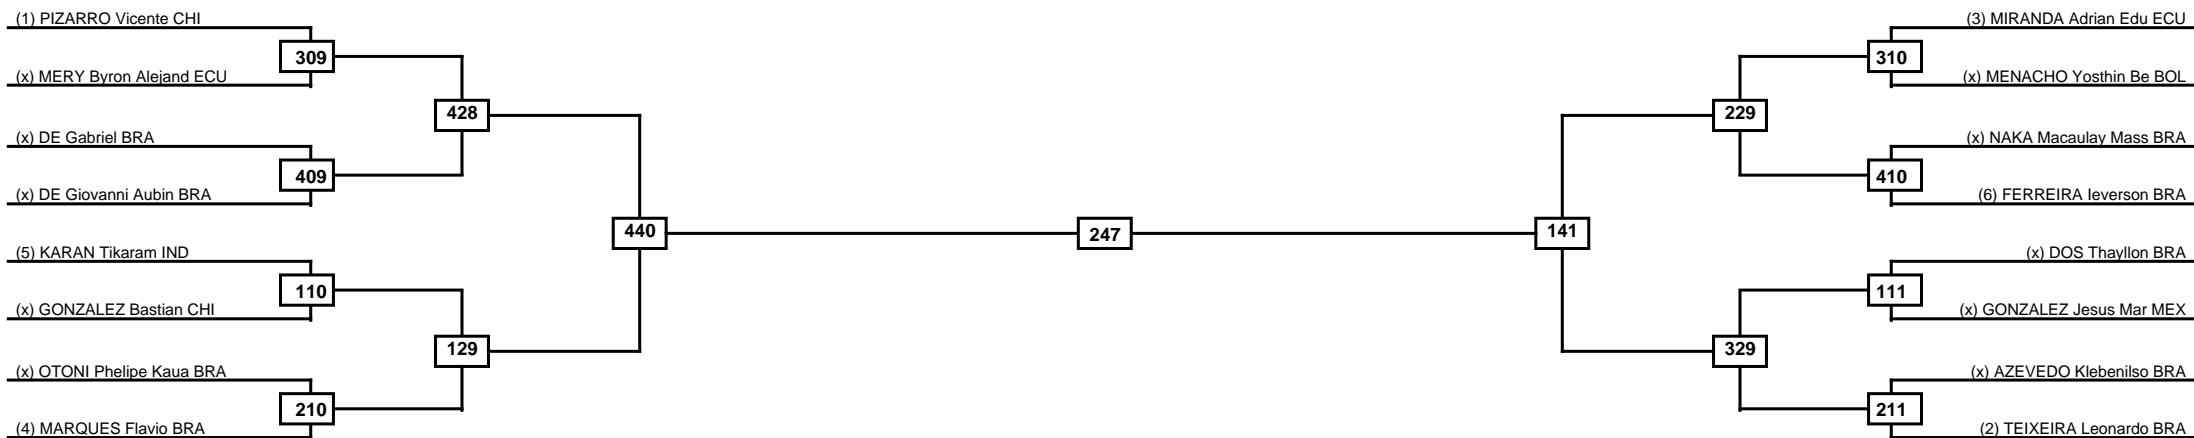

Round of 32 Round of 16 Quarterfinals Semifinals Final Semifinals Quarterfinals Round of 16 Round of 32

Random Weigh In is at 7:00 am to 7:30 am
The competition START AT 8:00am

Classification
1
2
3
3

LEGEND RSC: Win by Referee stops contest PTG: Win by Point gap SUP: Win by Superiority DSQ: Win by Disqualification DQB: Win by Disqualification for Unsportsmanlike behavior DWR: Win by double Withdrawal R: Round
(x)Seed PFT: Win by Final score GDP: Win by Golden points WDR: Win by Withdrawal PUN: Win by Punitive declaration DDB: Double disqualification for Unsportsmanlike behavior DDQ: Double Disqualification

Round of 32 Round of 16 Quarterfinals Semifinals Final Semifinals Quarterfinals Round of 16 Round of 32

Random Weigh In is at 7:00 am to 7:30 am
The competition START AT 8:00am

LEGEND RSC: Win by Referee stops contest PTG: Win by Point gap SUP: Win by Superiority DSQ: Win by Disqualification DQB: Win by Disqualification for Unsportsmanlike behavior DWR: Win by double Withdrawal R: Round
(x)Seed PFT: Win by Final score GDP: Win by Golden points WDR: Win by Withdrawal PUN: Win by Punitive declaration DDB: Double disqualification for Unsportsmanlike behavior DDQ: Double Disqualification

Round of 16 Quarterfinals Semifinals Final Semifinals Quarterfinals Round of 16

**Random Weigh In is at 7:00 am to 7:30 am
The competition START AT 8:00am**

Classification
1
2
3
3

LEGEND RSC: Win by Referee stops contest PTG: Win by Point gap SUP: Win by Superiority DSQ: Win by Disqualification DQB: Win by Disqualification for Unsportsmanlike behavior DWR: Win by double Withdrawal R: Round
 (x)Seed PFT: Win by Final score GDP: Win by Golden points WDR: Win by Withdrawal PUN: Win by Punitive declaration DDB: Double disqualification for Unsportsmanlike behavior DDQ: Double Disqualification