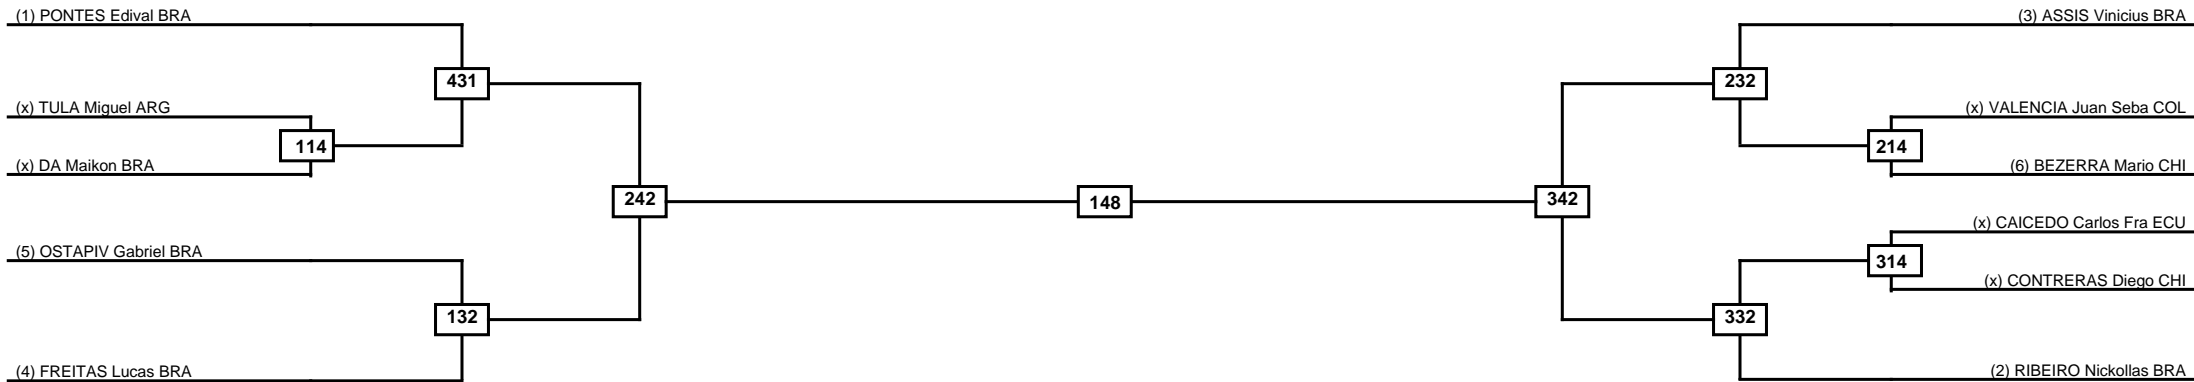

Round of 16 Quarterfinals Semifinals Final Semifinals Quarterfinals Round of 16

Random Weigh In is at 7:00 am to 7:30 am
The competition START AT 8:00am

Classification
1
2
3
3

LEGEND RSC: Win by Referee stops contest PTG: Win by Point gap SUP: Win by Superiority DSQ: Win by Disqualification DQB: Win by Disqualification for Unsportsmanlike behavior DWR: Win by double Withdrawal R: Round
 (x)Seed PFT: Win by Final score GDP: Win by Golden points WDR: Win by Withdrawal PUN: Win by Punitive declaration DDB: Double disqualification for Unsportsmanlike behavior DDQ: Double Disqualification

Round of 32 Round of 16 Quarterfinals Semifinals Final Semifinals Quarterfinals Round of 16 Round of 32

Random Weigh In is at 7:00 am to 7:30 am
The competition START AT 8:00am

Classification
1
2
3
3

LEGEND RSC: Win by Referee stops contest PTG: Win by Point gap SUP: Win by Superiority DSQ: Win by Disqualification DQB: Win by Disqualification for Unsportsmanlike behavior DWR: Win by double Withdrawal R: Round
 (x)Seed PFT: Win by Final score GDP: Win by Golden points WDR: Win by Withdrawal PUN: Win by Punitive declaration DDB: Double disqualification for Unsportsmanlike behavior DDQ: Double Disqualification