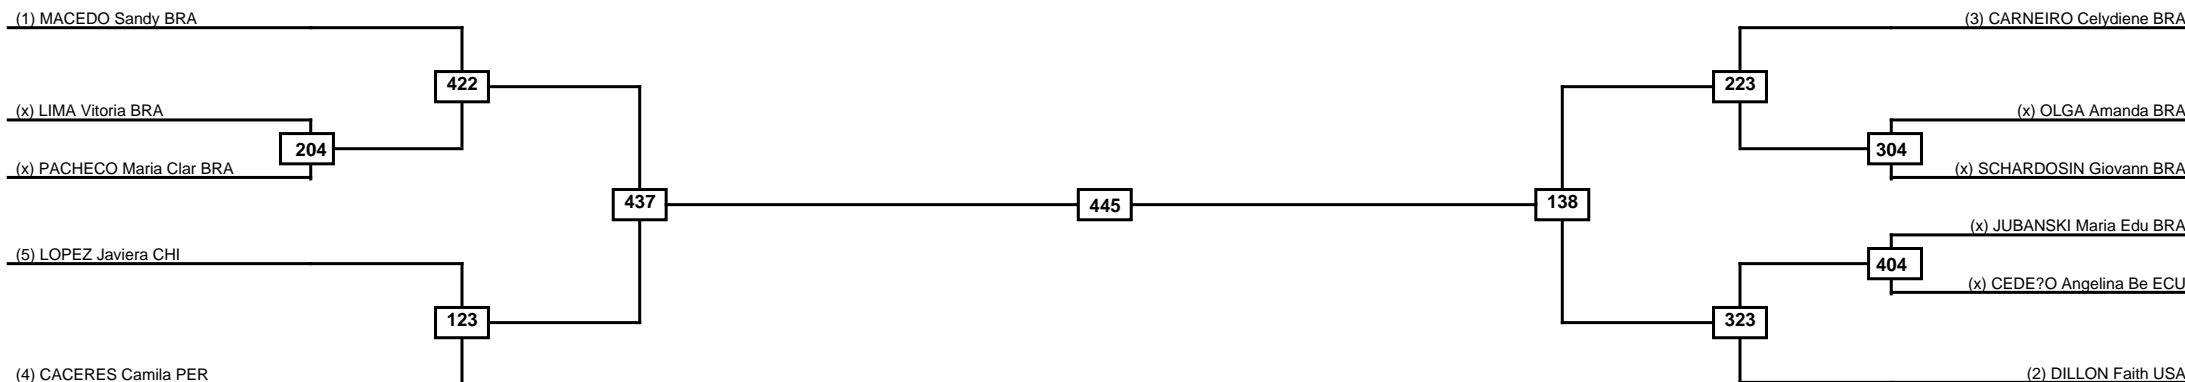

Round of 16	Quarterfinals	Semifinals	Final	Semifinals	Quarterfinals	Round of 16
-------------	---------------	------------	-------	------------	---------------	-------------

Classification
1
2
3
3

LEGEND	RSC: Win by Referee stops contest	PTG: Win by Point gap	SUP: Win by Superiority	DSQ: Win by Disqualification	DQB: Win by Disqualification for Unsportsmanlike behavior	DWR: Win by double Withdrawal	R: Round
	PFT: Win by Final score	GDP: Win by Golden points	WDR: Win by Withdrawal	PUN: Win by Punitive declaration	DDB: Double disqualification for Unsportsmanlike behavior	DDQ: Double Disqualification	

Round of 16 Quarterfinals Semifinals Final Semifinals Quarterfinals Round of 16

Classification
1
2
3
3

LEGEND RSC: Win by Referee stops contest PTG: Win by Point gap SUP: Win by Superiority DSQ: Win by Disqualification DQB: Win by Disqualification for Unsportsmanlike behavior DWR: Win by double Withdrawal R: Round
 (x)Seed PFT: Win by Final score GDP: Win by Golden points WDR: Win by Withdrawal PUN: Win by Punitive declaration DDB: Double disqualification for Unsportsmanlike behavior DDQ: Double Disqualification

Round of 16 Quarterfinals Semifinals Final Semifinals Quarterfinals Round of 16

Random Weigh In is at 7:00 am to 7:30 am
The competition START AT 8:00am

Classification
1
2
3
3

LEGEND	RSC: Win by Referee stops contest	PTG: Win by Point gap	SUP: Win by Superiority	DSQ: Win by Disqualification	DQB: Win by Disqualification for Unsportsmanlike behavior	DWR: Win by double Withdrawal	R: Round
(x)Seed	PFT: Win by Final score	GDP: Win by Golden points	WDR: Win by Withdrawal	PUN: Win by Punitive declaration	DDB: Double disqualification for Unsportsmanlike behavior	DDQ: Double Disqualification	