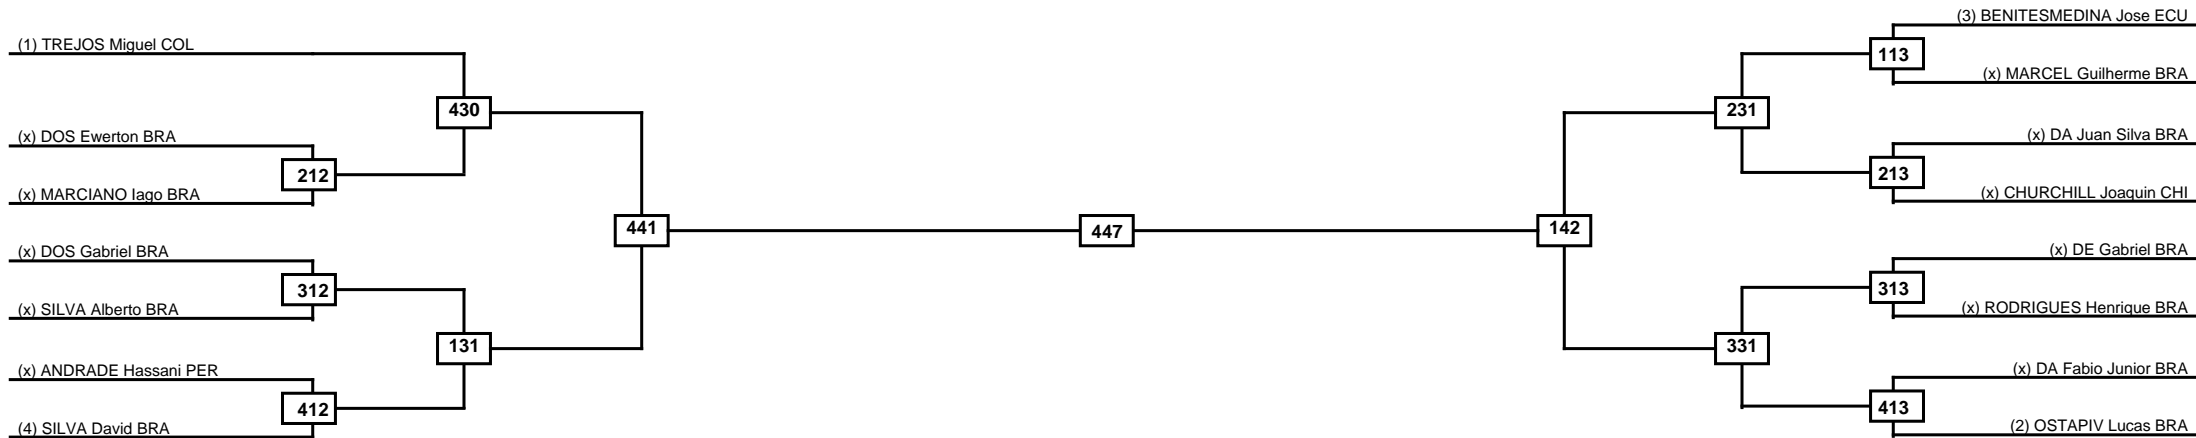

Quarterfinals Semifinals

Final

Semifinals

Quarterfinals

Random Weigh In is at 7:00 am to 7:30 am
The competition START AT 8:00am

Classification
1
2
3
3

LEGEND RSC: Win by Referee stops contest PTG: Win by Point gap SUP: Win by Superiority DSQ: Win by Disqualification DQB: Win by Disqualification for Unsportsmanlike behavior DWR: Win by double Withdrawal R: Round
(x)Seed PFT: Win by Final score GDP: Win by Golden points WDR: Win by Withdrawal PUN: Win by Punitive declaration DDB: Double disqualification for Unsportsmanlike behavior DDQ: Double Disqualification

Round of 16 Quarterfinals Semifinals Final Semifinals Quarterfinals Round of 16

Random Weigh In is at 7:00 am to 7:30 am
The competition START AT 8:00am

Classification
1
2
3
3

LEGEND RSC: Win by Referee stops contest PTG: Win by Point gap SUP: Win by Superiority DSQ: Win by Disqualification DQB: Win by Disqualification for Unsportsmanlike behavior DWR: Win by double Withdrawal R: Round
 (x)Seed PFT: Win by Final score GDP: Win by Golden points WDR: Win by Withdrawal PUN: Win by Punitive declaration DDB: Double disqualification for Unsportsmanlike behavior DDQ: Double Disqualification