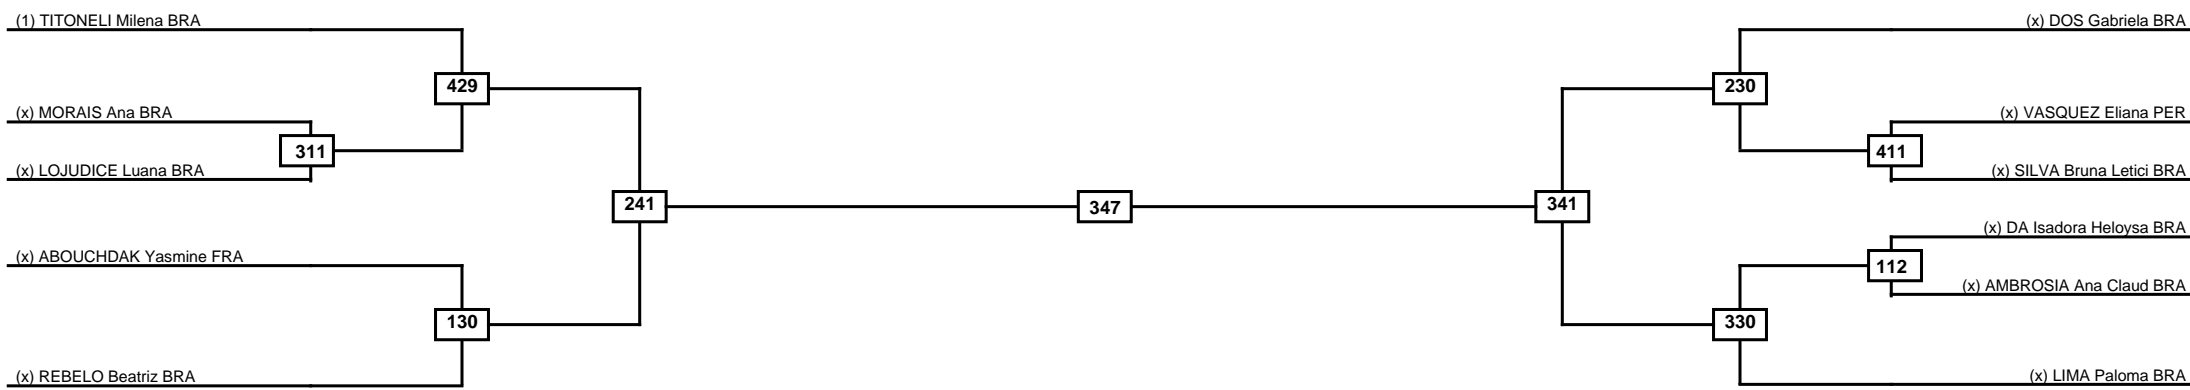

Semifinals

Final

Semifinals

Random Weigh In is at 7:00 am to 7:30 am
The competition START AT 8:00am

(1) GALACHO Raphaella BRA

243

348

343

(x) OLIVEIRA Mikaela BRA

(x) DAN?BIA Isnara BRA

(x) DA Thaisa BRA

Classification
1
2
3
3

LEGEND RSC: Win by Referee stops contest PTG: Win by Point gap SUP: Win by Superiority DSQ: Win by Disqualification DQB: Win by Disqualification for Unsportsmanlike behavior DWR: Win by double Withdrawal R: Round
(x)Seed PFT: Win by Final score GDP: Win by Golden points WDR: Win by Withdrawal PUN: Win by Punitive declaration DDB: Double disqualification for Unsportsmanlike behavior DDQ: Double Disqualification

Round of 16	Quarterfinals	Semifinals	Final	Semifinals	Quarterfinals	Round of 16
-------------	---------------	------------	-------	------------	---------------	-------------

Classification
1
2
3
3

LEGEND	RSC: Win by Referee stops contest	PTG: Win by Point gap	SUP: Win by Superiority	DSQ: Win by Disqualification	DQB: Win by Disqualification for Unsportsmanlike behavior	DWR: Win by double Withdrawal	R: Round
	PFT: Win by Final score	GDP: Win by Golden points	WDR: Win by Withdrawal	PUN: Win by Punitive declaration	DDB: Double disqualification for Unsportsmanlike behavior	DDQ: Double Disqualification	