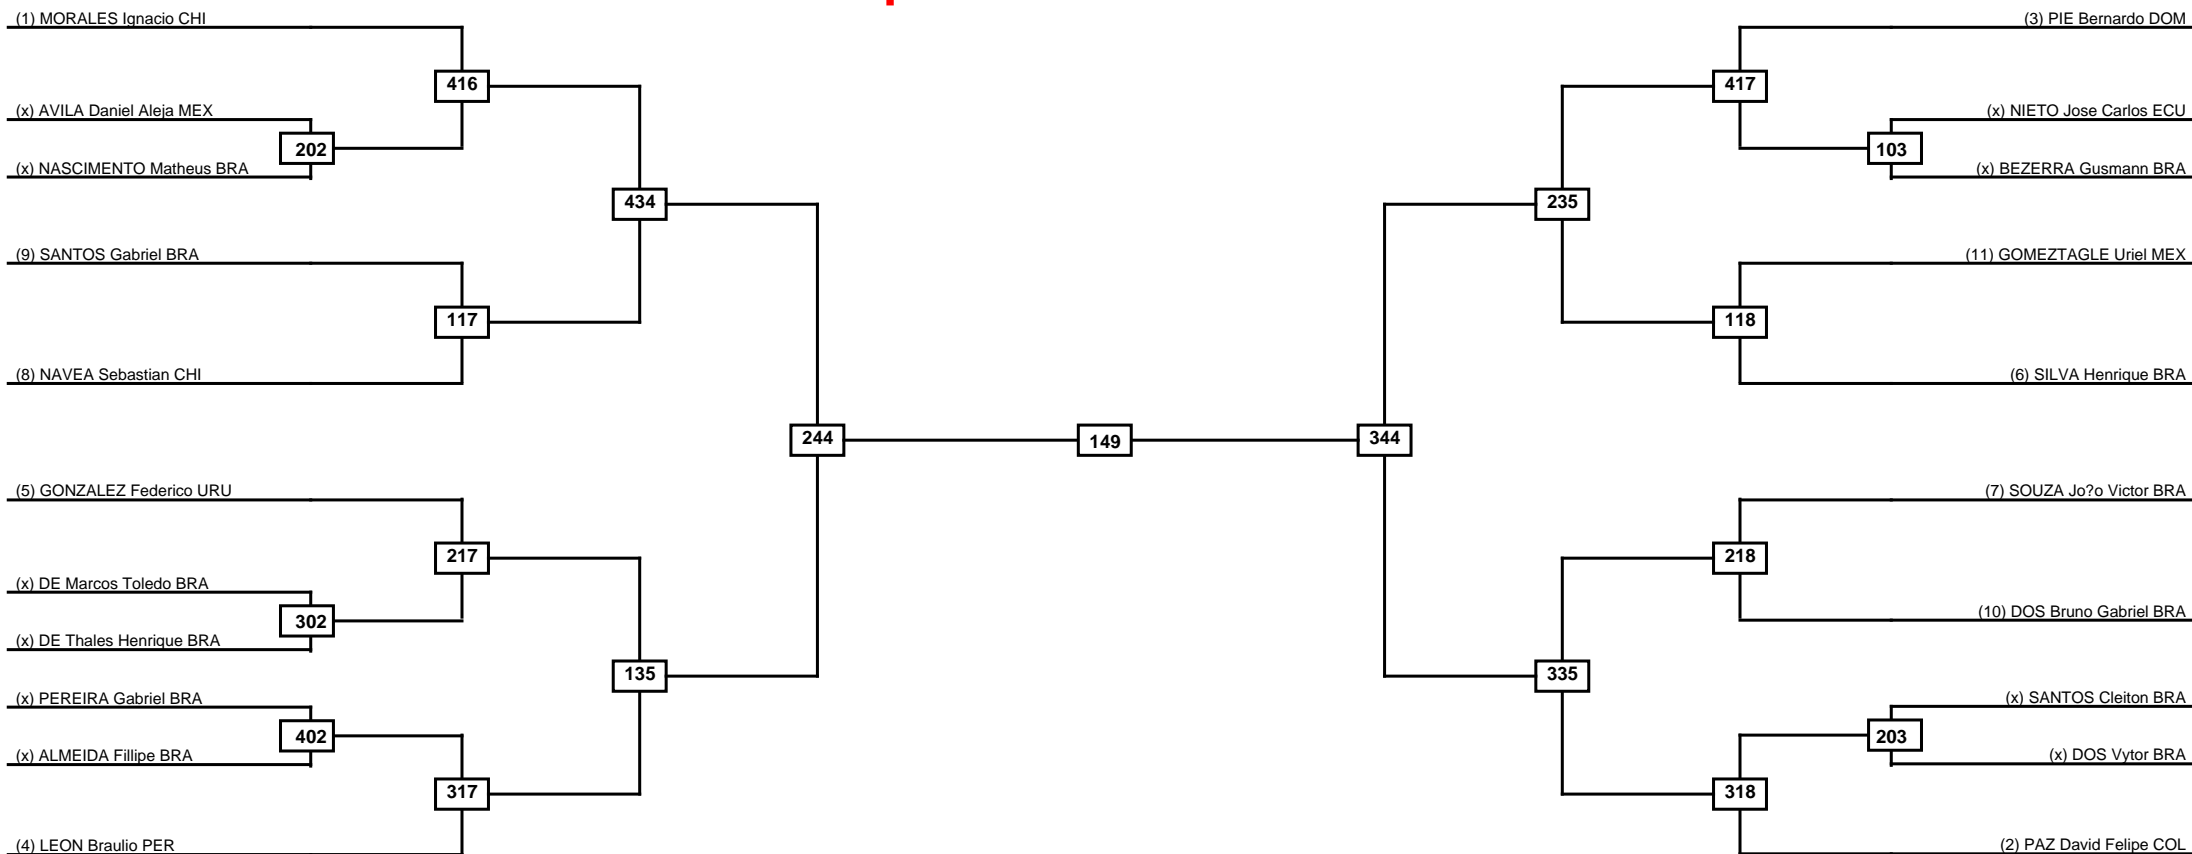

Round of 16 Quarterfinals Semifinals Final Semifinals Quarterfinals Round of 16

Random Weigh In is at 7:00 am to 7:30 am
The competition START AT 8:00am

Classification
1
2
3
3

LEGEND RSC: Win by Referee stops contest PTG: Win by Point gap SUP: Win by Superiority DSQ: Win by Disqualification DQB: Win by Disqualification for Unsportsmanlike behavior DWR: Win by double Withdrawal R: Round
 (x)Seed PFT: Win by Final score GDP: Win by Golden points WDR: Win by Withdrawal PUN: Win by Punitive declaration DDB: Double disqualification for Unsportsmanlike behavior DDQ: Double Disqualification

Round of 32 Round of 16 Quarterfinals Semifinals Final Semifinals Quarterfinals Round of 16 Round of 32

Random Weigh In is at 7:00 am to 7:30 am
The competition START AT 8:00am

Classification
1
2
3
3

LEGEND RSC: Win by Referee stops contest PTG: Win by Point gap SUP: Win by Superiority DSQ: Win by Disqualification DQB: Win by Disqualification for Unsportsmanlike behavior DWR: Win by double Withdrawal R: Round
 (x)Seed PFT: Win by Final score GDP: Win by Golden points WDR: Win by Withdrawal PUN: Win by Punitive declaration DDB: Double disqualification for Unsportsmanlike behavior DDQ: Double Disqualification