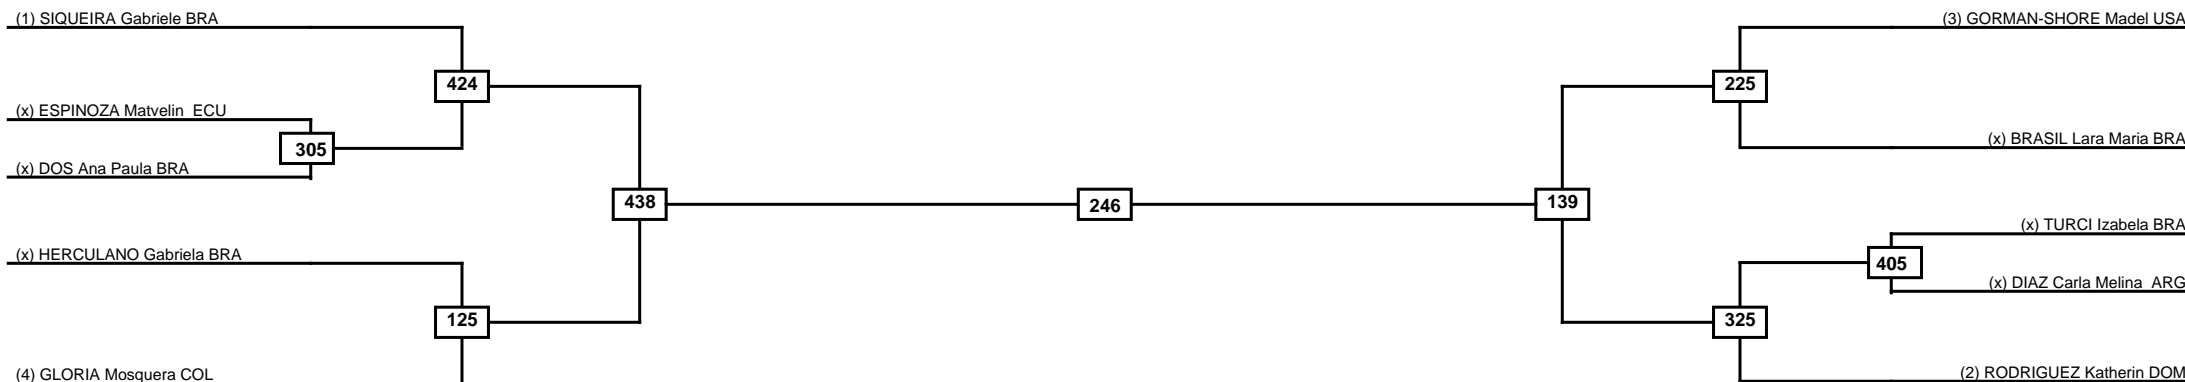

Round of 32 Round of 16 Quarterfinals Semifinals Final Semifinals Quarterfinals Round of 16 Round of 32

Classification
1
2
3
3

LEGEND RSC: Win by Referee stops contest PTG: Win by Point gap SUP: Win by Superiority DSQ: Win by Disqualification DQB: Win by Disqualification for Unsportsmanlike behavior DWR: Win by double Withdrawal R: Round
 (x)Seed PFT: Win by Final score GDP: Win by Golden points WDR: Win by Withdrawal PUN: Win by Punitive declaration DDB: Double disqualification for Unsportsmanlike behavior DDQ: Double Disqualification

Round of 16 Quarterfinals Semifinals

Final

Semifinals

Quarterfinals Round of 16

Random Weigh In is at 7:00 am to 7:30 am
The competition START AT 8:00am

Classification
1
2
3
3

LEGEND RSC: Win by Referee stops contest PTG: Win by Point gap SUP: Win by Superiority DSQ: Win by Disqualification DQB: Win by Disqualification for Unsportsmanlike behavior DWR: Win by double Withdrawal R: Round
 (x)Seed PFT: Win by Final score GDP: Win by Golden points WDR: Win by Withdrawal PUN: Win by Punitive declaration DDB: Double disqualification for Unsportsmanlike behavior DDQ: Double Disqualification