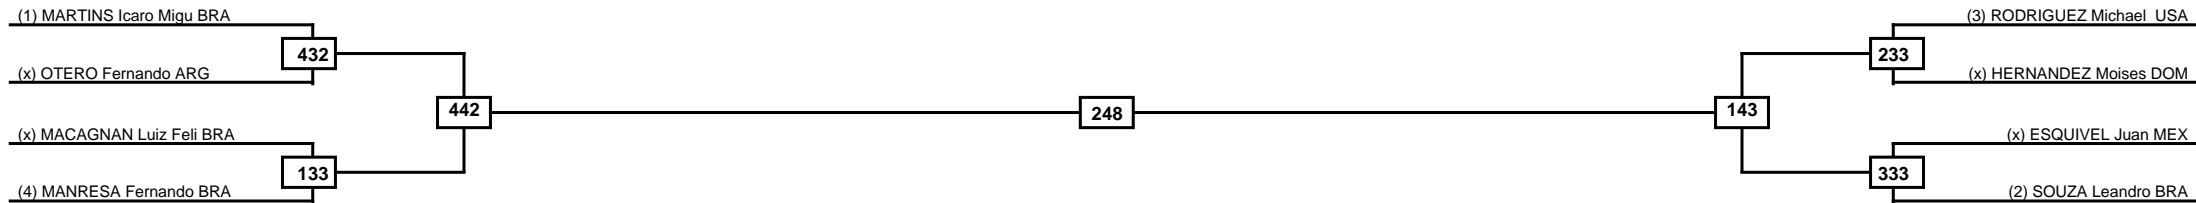

Quarterfinals Semifinals

Final

Semifinals

Quarterfinals

Random Weigh In is at 7:00 am to 7:30 am
The competition START AT 8:00am

Classification
1
2
3
3

LEGEND RSC: Win by Referee stops contest PTG: Win by Point gap SUP: Win by Superiority DSQ: Win by Disqualification DQB: Win by Disqualification for Unsportsmanlike behavior DWR: Win by double Withdrawal R: Round
(x)Seed PFT: Win by Final score GDP: Win by Golden points WDR: Win by Withdrawal PUN: Win by Punitive declaration DDB: Double disqualification for Unsportsmanlike behavior DDQ: Double Disqualification

Round of 16 Quarterfinals Semifinals Final Semifinals Quarterfinals Round of 16

Random Weigh In is at 7:00 am to 7:30 am
The competition START AT 8:00am

Classification
1
2
3
3

LEGEND RSC: Win by Referee stops contest PTG: Win by Point gap SUP: Win by Superiority DSQ: Win by Disqualification DQB: Win by Disqualification for Unsportsmanlike behavior DWR: Win by double Withdrawal R: Round
 (x)Seed PFT: Win by Final score GDP: Win by Golden points WDR: Win by Withdrawal PUN: Win by Punitive declaration DDB: Double disqualification for Unsportsmanlike behavior DDQ: Double Disqualification