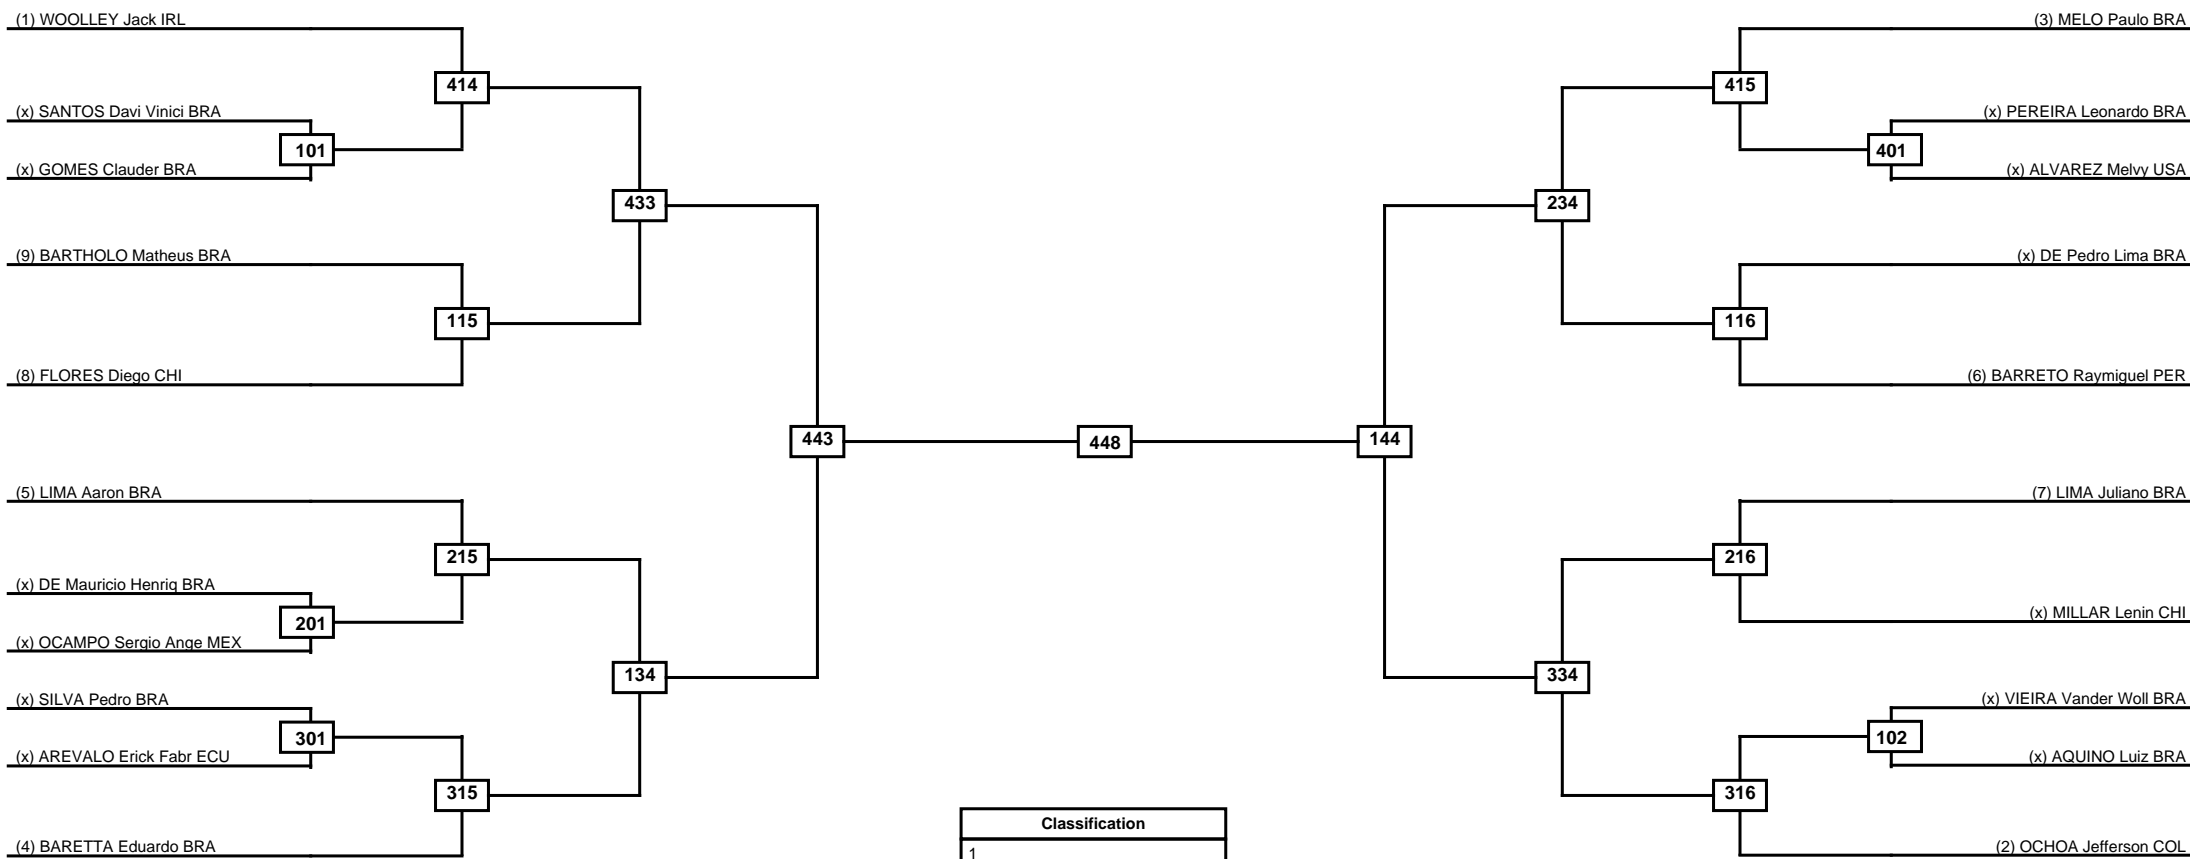

Round of 32 Round of 16 Quarterfinals Semifinals Final Semifinals Quarterfinals Round of 16 Round of 32

Random Weigh In is at 7:00 am to 7:30 am
The competition START AT 8:00am

Classification
1
2
3
3

LEGEND RSC: Win by Referee stops contest PTG: Win by Point gap SUP: Win by Superiority DSQ: Win by Disqualification DQB: Win by Disqualification for Unsportsmanlike behavior DWR: Win by double Withdrawal R: Round
 (x)Seed PFT: Win by Final score GDP: Win by Golden points WDR: Win by Withdrawal PUN: Win by Punitive declaration DDB: Double disqualification for Unsportsmanlike behavior DDQ: Double Disqualification

Round of 32 Round of 16 Quarterfinals Semifinals Final Semifinals Quarterfinals Round of 16 Round of 32

Random Weigh In is at 7:00 am to 7:30 am
The competition START AT 8:00am

LEGEND RSC: Win by Referee stops contest PTG: Win by Point gap SUP: Win by Superiority DSQ: Win by Disqualification DQB: Win by Disqualification for Unsportsmanlike behavior DWR: Win by double Withdrawal R: Round
(x)Seed PFT: Win by Final score GDP: Win by Golden points WDR: Win by Withdrawal PUN: Win by Punitive declaration DDB: Double disqualification for Unsportsmanlike behavior DDQ: Double Disqualification