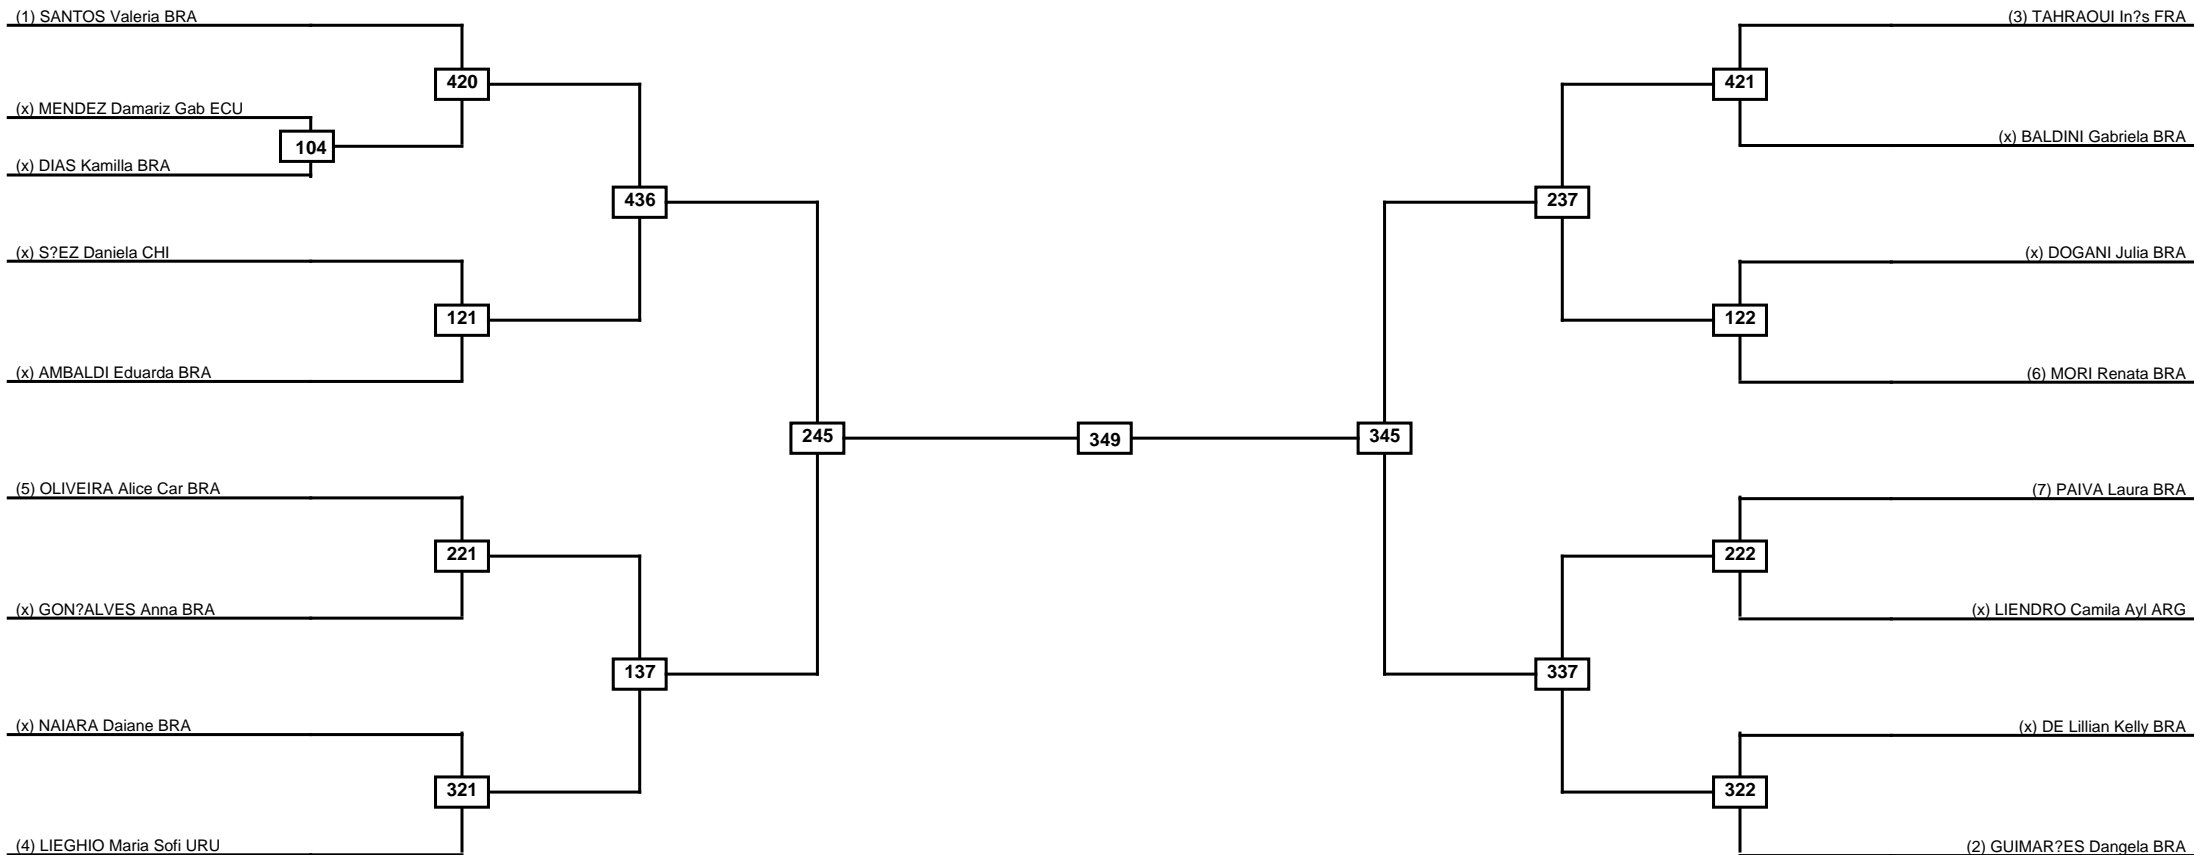

Round of 16 Quarterfinals Semifinals

Final

Semifinals

Quarterfinals Round of 16

Random Weigh In is at 7:00 am to 7:30 am
The competition START AT 8:00am

Classification
1
2
3
3

LEGEND RSC: Win by Referee stops contest PTG: Win by Point gap SUP: Win by Superiority DSQ: Win by Disqualification DQB: Win by Disqualification for Unsportsmanlike behavior DWR: Win by double Withdrawal R: Round
(x)Seed PFT: Win by Final score GDP: Win by Golden points WDR: Win by Withdrawal PUN: Win by Punitive declaration DDB: Double disqualification for Unsportsmanlike behavior DDQ: Double Disqualification

Round of 32 Round of 16 Quarterfinals Semifinals Final Semifinals Quarterfinals Round of 16 Round of 32

Classification
1
2
3
3

LEGEND RSC: Win by Referee stops contest PTG: Win by Point gap SUP: Win by Superiority DSQ: Win by Disqualification DQB: Win by Disqualification for Unsportsmanlike behavior DWR: Win by double Withdrawal R: Round
 (x)Seed PFT: Win by Final score GDP: Win by Golden points WDR: Win by Withdrawal PUN: Win by Punitive declaration DDB: Double disqualification for Unsportsmanlike behavior DDQ: Double Disqualification