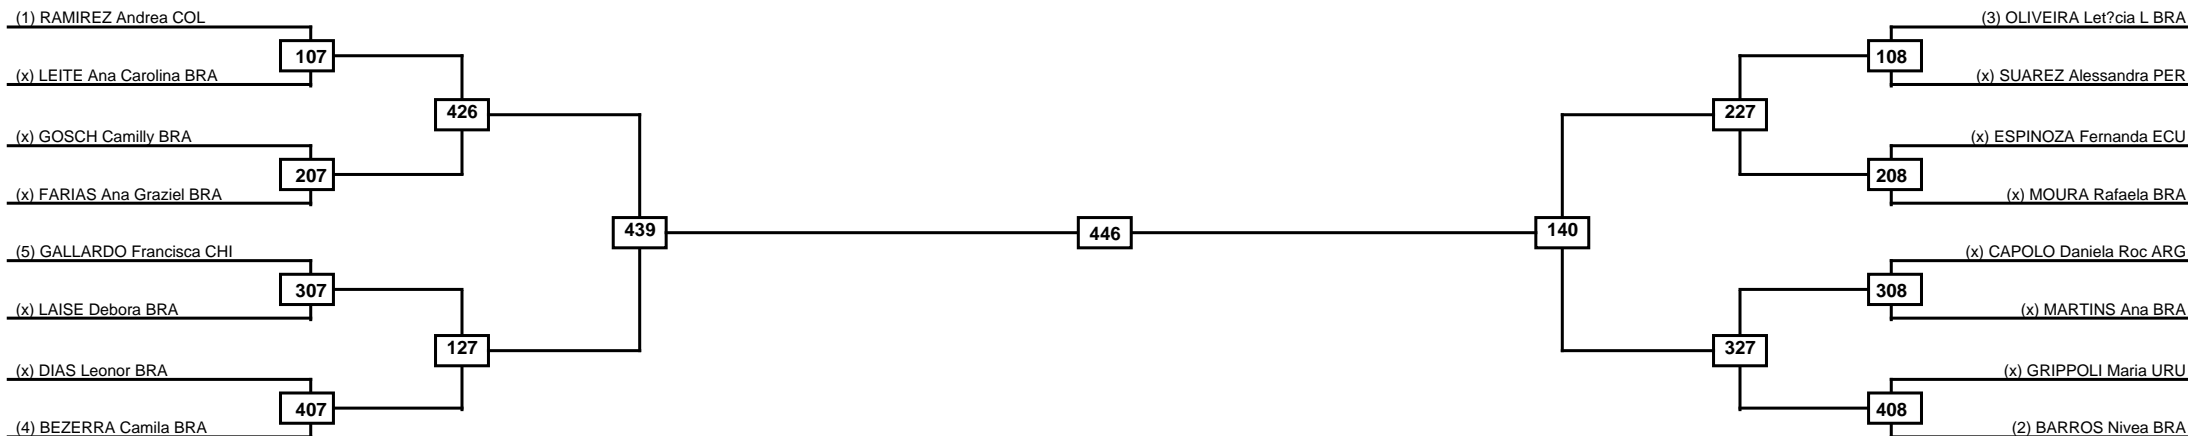

Round of 16 Quarterfinals Semifinals

Final

Semifinals

Quarterfinals Round of 16

Random Weigh In is at 7:00 am to 7:30 am
The competition START AT 8:00am

Classification
1
2
3
3

LEGEND RSC: Win by Referee stops contest PTG: Win by Point gap SUP: Win by Superiority DSQ: Win by Disqualification DQB: Win by Disqualification for Unsportsmanlike behavior DWR: Win by double Withdrawal R: Round
(x)Seed PFT: Win by Final score GDP: Win by Golden points WDR: Win by Withdrawal PUN: Win by Punitive declaration DDB: Double disqualification for Unsportsmanlike behavior DDQ: Double Disqualification